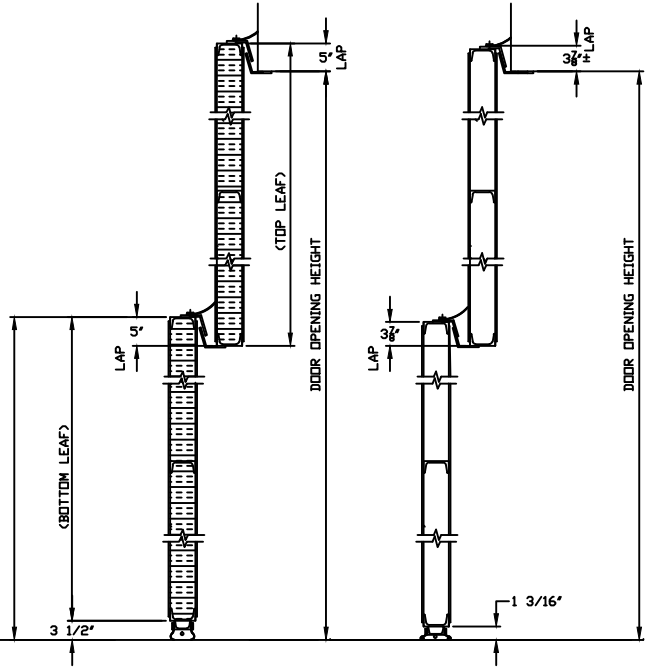

NOTE:- UL LABELED TWO SECTION VERTICAL LIFT DOORS ARE AVAILABLE UP TO 12'-0" WIDEX 10'-0" HEIGHT OPENINGS.
 THE OVERSIZE CERTIFICATE IS AVAILABLE FOR DOOR OPENINGS EXCEEDING 12'-0" BUT NOT 15'-0" IN WIDTH, AND EXCEEDING 10'-0" BUT NOT 12'-6" IN HEIGHT.

NOTE:- THESE DRAWINGS ARE FOR REFERENCE ONLY CONSULT MANUFACTURER PRIOR TO ANY USE OR REPRODUCTION

CLEARANCE AREA REQUIRED FOR DOOR OPERATOR

UL ALABELED FIRE RATED-(UP TO 3HOUR)