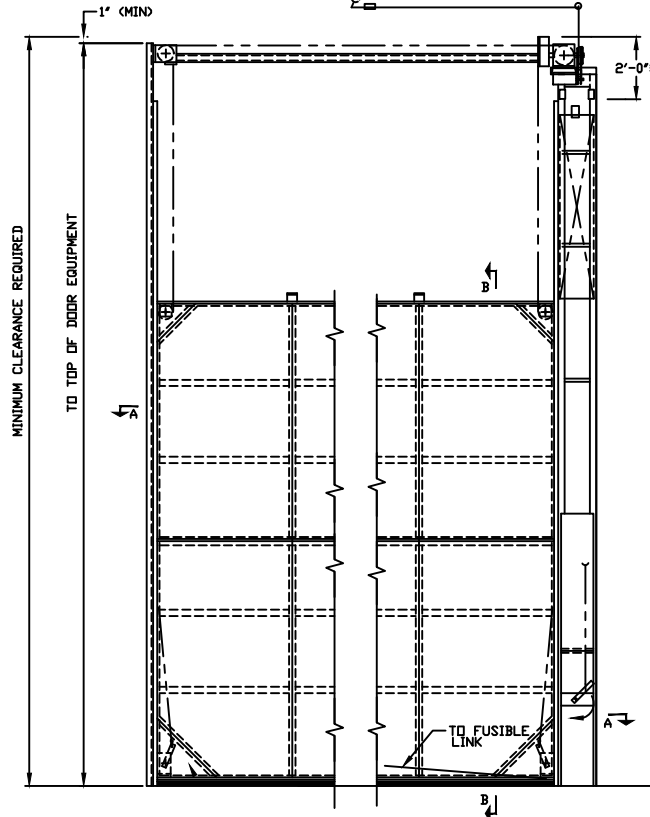

NOTE:- UL LABELED TWO SECTION VERTICAL LIFT DOORS ARE AVAILABLE UP TO 12'-0" WIDEX 10'-0" HEIGHT OPENINGS.
 THE OVERSIZE CERTIFICATE IS AVAILABLE FOR DOOR OPENINGS EXCEEDING 12'-0" BUT NOT 15'-0" IN WIDTH, AND EXCEEDING 10'-0" BUT NOT 12'-6" IN HEIGHT.

NOTE:- THESE DRAWINGS ARE FOR REFERENCE ONLY CONSULT MANUFACTURER PRIOR TO ANY USE OR REPRODUCTION

CLEARANCE AREA REQUIRED FOR DOOR OPERATOR

UL ALABELED FIRE RATED-(UP TO 3HOUR)